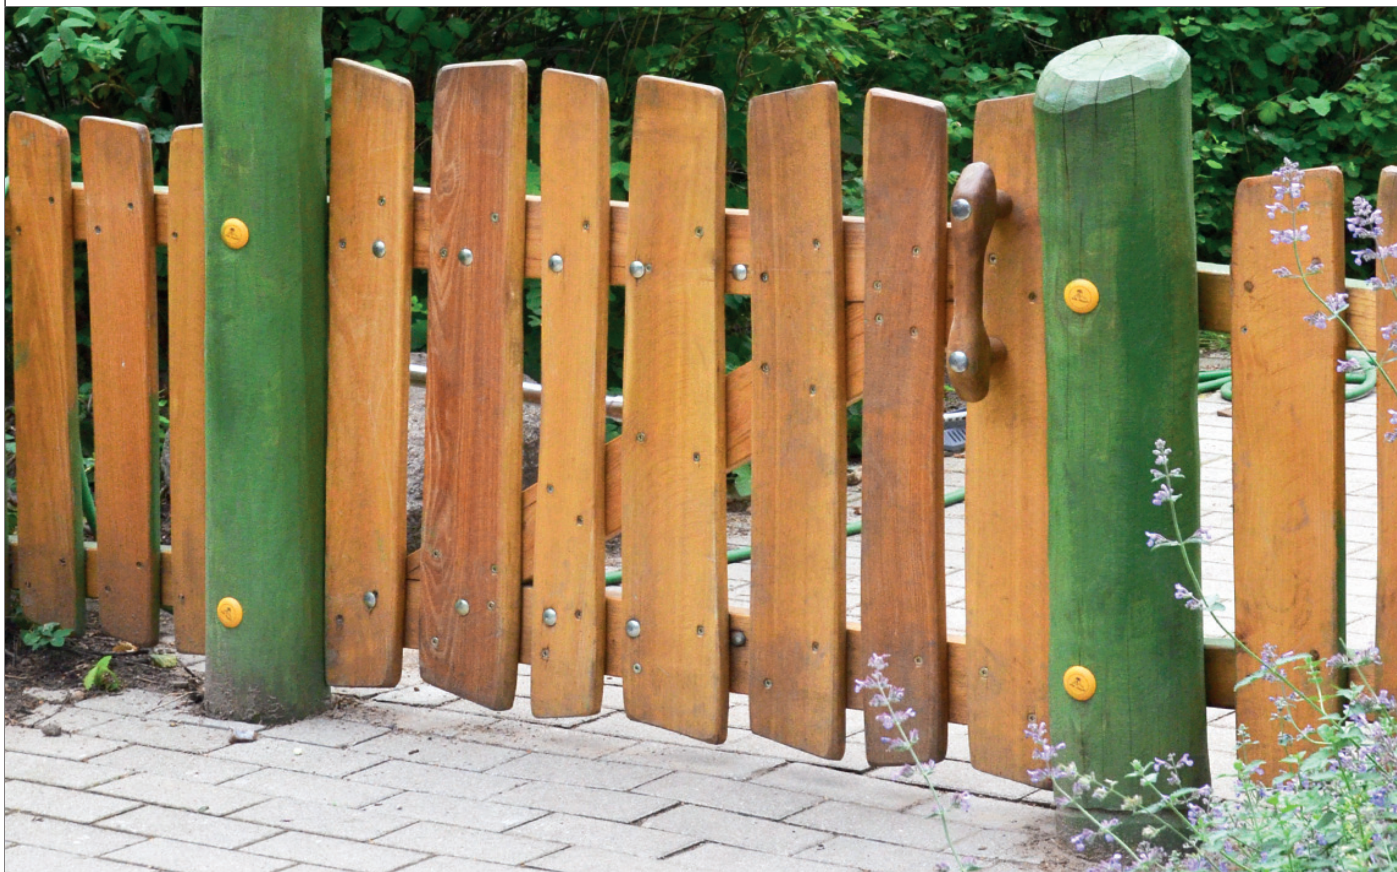

9.6.8.5 Fence door

Measures:

- Width (total): ~ 1.5 m
- Width (door): ~ 1.2 m
- Height (door): ~ 0.9 m
- 1 gate closer (slow)
- 2 door hinges; l = 1.0 m
- 2 door grips made of robinia wood
- 2 Post; Ø ~ 15 cm; h = 1.3 m
- Colour: robinia bright

alternative: 9.6.8 Fence Door lockable

! Notice:

The standard colour of the wood is robinia bright!
The photo shows a customized product.

Gr. 9 – Park furniture

-

-

-

-

-

~ 85 kg; biggest ~ 35 kg

2 installers at 3 h

2

~ 0.25 m³

SIK-Holz quality inspection according to DIN EN 1176 at the factory by a qualified playground inspector.

master enterprise for wood sculpture
© SIK-Holzgestaltungs GmbH