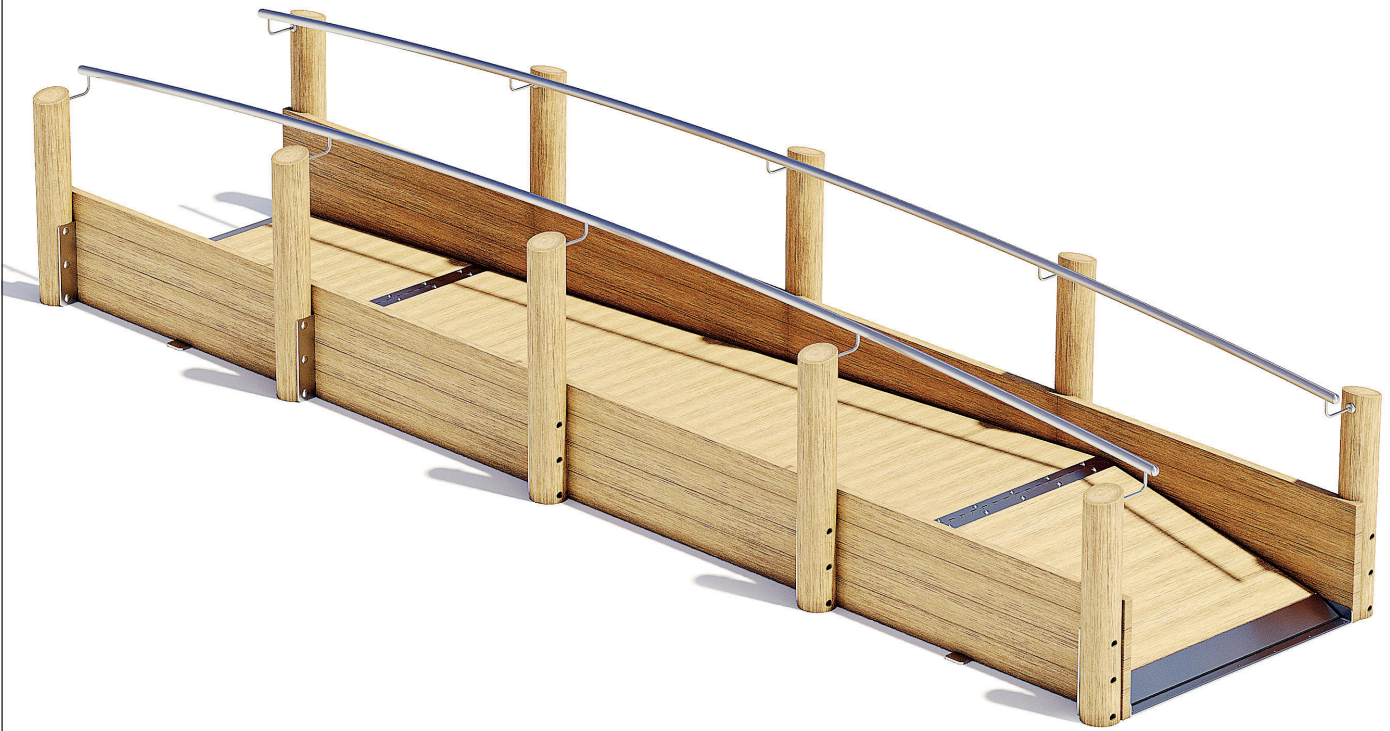

### 1.1.3 Wheelchair-Seesaw

**Measures:**

Length: 6.0 m

Width: 1.6 m

Height: ~ 1.1 m

10 Posts; Ø ~ 15 cm; h ~ 1.0 - 1.15 m

2 Handrails (stainless steel)

2 Side walls, irregular; l ~ 6.0 m; h = 0.5 - 0.7 m

1 Seesaw area made of; film-faced plywood

2 Seesaw joints

2 Edge protections

2 hinges

2 Rubber belt strips

Colour: robinia bright

☰ 1 – Rocking equipment

👤 all age groups