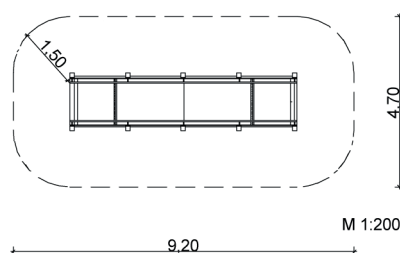

Last update: 02/2025