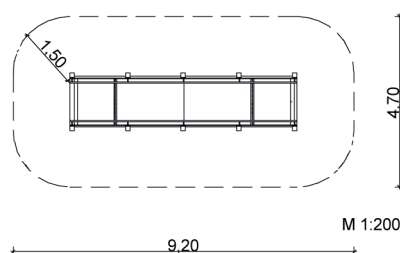

1.1.3 Wheelchair-Seesaw

Measures:

- Length: 6.0 m
- Width: 1.6 m
- Height: ~ 1.1 m
- 10 Posts; Ø ~ 15 cm; h ~ 1.0 - 1.15 m
- 2 Handrails (stainless steel)
- 2 Side walls, irregular; l ~ 6.0 m; h = 0.5 - 0.7 m
- 1 Seesaw area made of; film-faced plywood
- 2 Seesaw joints
- 2 Edge protections
- Colour: robinia bright

	1 – Rocking equipment
	all age groups
	1 person
	0.3 m
	from 1
	39.0 m ²
	~ 700 kg
	2 installers at 10 h; + equipment
	10
	~ 0.8 m ³

Last update: 12/2020

SIK-Holz quality inspection according to DIN EN 1176 at the factory by a qualified playground inspector.