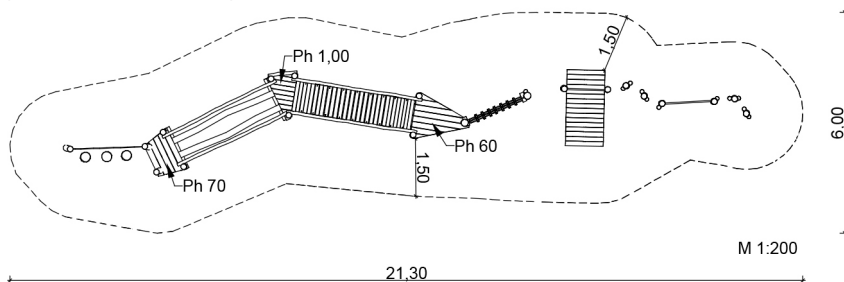

Description:

- 1 Post with support rope; l = 2.0 m
- 3 Stepping posts
- 1 Play tower quadrangular
0.75 x 0.9/1.2 m; Ph = 0.7 m
- 1 Double-Balancing beam; l = 3.0 m
- 1 Play tower triangular; 1.2/1.2/0.8 m; Ph = 1.0 m
- 1 Arch bridge; l ~ 3.0 m
- 1 Play tower triangular; 1.2/1.5/1.5 m; Ph = 0.6 m
- 1 Balancing jetty; l = 1.5 m
- 1 Muscle bench; l = 2.0 m
- 4 Stilts
- 1 Horizontal Bar (single)
- Colour: robinia bright
- Ropes: blue

i Notice:

The standard colour of the ropes is blue!
The photo shows a customized product.

Last update: 06/2023

	2 – Agility equipment
	from 3 years
	~ 15 persons
	0.9 m
	from 3
	84.5 m ²
	~ 1520 kg; biggest ~ 250 kg
	2 installers at 24 h; + equipment
	25
	~ 2.2 m ³