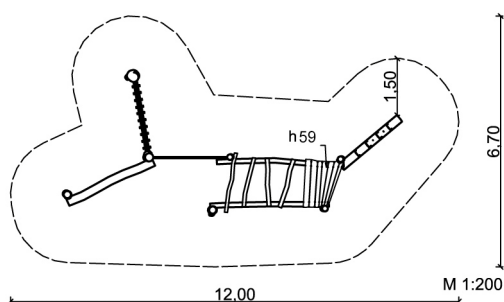

possible design variant:

2.15.96.2 Balancing course

«Kita-Flexi - Sunflower»

(3 Sunflowers, 2 Ladybirds)

Last update: 04/2024

☰ 2 - Agility equipment

👤 3 - 12 years

👥 ~ 10 children

📏 0.6 m

🌊 from 3

🌐 55.0 m²

📦 ~ 730 kg; biggest ~ 130 kg

🕒 2 installers at 9 h; + equipment

🏠 8

📦 ~ 0.9 m³

SIK-Holz quality inspection according to DIN EN 1176 at the factory by a qualified playground inspector.

master enterprise for wood sculpture
© SIK-Holzgestaltungs GmbH