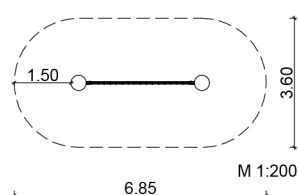

2.2.2 Artistic rope

Measures:

Length (total): ~ 3.7 m
Length (rope): ~ 3.0 m
Width (total): ~ 0.4 m
Width (rope): ~ 0.16 m
Height (rope): ~ 0.35 m
Height (bollard): ~ 0.45 m
Colour: robinia bright
Rope colours: blue

(additional colours available on request)

Last update: 09/2024

☰ 2 – Agility equipment

👤 from 6 years

👨👩👦 ~ 3 persons

📏 0.45 m

🏞️ from 1

🌐 20.5 m²

📦 ~ 110 kg; biggest ~ 50 kg

🕒 2 installers at 2 h

🏗️ 2

📐 ~ 0.35 m³

SIK-Holz quality inspection according to DIN EN 1176 at the factory by a qualified playground inspector.

master enterprise for wood sculpture
© SIK-Holzgestaltungs GmbH