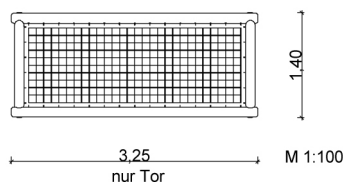

2.50.1.1.1 Goal - big

Measures:

Length: ~ 3.25 m
 Width: ~ 1.4 m
 Height: ~ 2.15 / 1.9 m
 Net: MS 5/5 cm
 Colour: robinia bright
 Nets: green

optional:

2.50.1.3.1 Ball catch net, straight

2.50.1.3.2 Ball catch net, straight attachment module

2.50.1.3.3 Ball catch net, slanting attachment module

i Notice:

The standard colour of the wood is robinia bright!
 The photo shows a customized product.

Last update: 10/2024

	2 – Agility equipment
	from 6 years
	-
	-
	from 3
	-
	~ 225 kg; biggest ~ 90 kg
	2 installers at 3 h; + equipment
	4
	~ 0.25 m ³