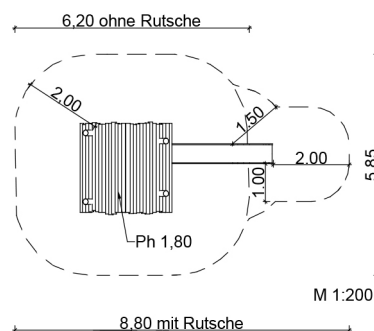

Roof: ~ 2.4 x 2.4 m

Height (total): 3.4 m

Height (platform): 1.8 m

Entrance opening in platform: ~ 0.5 x 0.5 m

Circular side walls with

2 Windows and 1 entrance;

1 Net entrance; 1.25 x 1.2 m; MS 25/30 cm

1 Sitting beam and 1 leaning beam; l ~ 2.0 m

1 Slide (stainless steel); w = 0.5 m; h = 1.8 m

Colour: robinia bright

Net: blue

alternative: 3.15 Stiltshouse

i Notice:

The standard colour of the wood is robinia bright!

The photo shows a customized product.