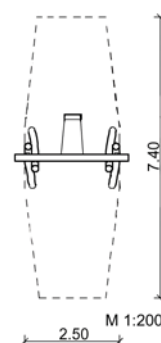

4.1.1.1.10 Swing 1-seat with toddler seat; h = 2.0 m

*Measures:*

Width: 2.5 m

Height: 2.0 m

1 Swing seat (toddlers)  
with galvanized chains  
2 singular joints (stainless steel)

Colour: robinia bright

4 – Swings, Carousels, Runways

1 – 3 years

1 child

1.3 m

from 5

16.5 m<sup>2</sup>

~ 280 kg; biggest ~ 55 kg

2 installers at 6 h; + equipment

4

~ 0.5 m<sup>3</sup>

Last update: 11/2022

SIK-Holz quality inspection according to DIN EN 1176 at the factory by a qualified playground inspector.

master enterprise for wood sculpture  
© SIK-Holzgestaltungs GmbH