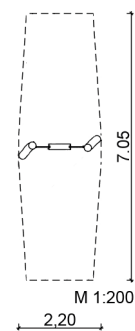

4.1.3.2 Mini-Swing

Measures:

Width (total): ~ 1.9 m

Height (total): 2.0 / 2.2 m

1 Belly swing seat

- made of rubber with galvanized chains
- 2 cross joints (stainless steel)

Colour: robinia bright

4.1.3.2.1 Mini-Sway

Measures:

Width (total): ~ 2.25 m

Height (total): 1.6 / 1.8 m

1 Belly swing seat

- made of rubber with galvanized chains
- 2 cross joints (stainless steel)

Colour: robinia bright

4.1.3.2 Mini-Swing

4.1.3.2.1 Mini-Sway

Last update: 11/2022

4 - Swings, Carousels, Runways

1 - 3 years

1 child

1,1 m / 0,8 m

from 4 / from 3

14.0 m² / 6.9 m²

~ 150 kg; biggest ~ 70 kg