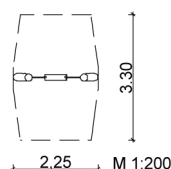

4.1.3.2 Mini-Swing

Measures:

Width (total): ~ 1.9 m

Height (total): 2.0 / 2.2 m

1 Belly swing seat

- made of rubber with galvanized chains
- 2 cross joints (stainless steel)

Colour: robinia bright

4.1.3.2.1 Mini-Sway

Measures:

Width (total): ~ 2.25 m

Height (total): 1.6 / 1.8 m

1 Belly swing seat

- made of rubber with galvanized chains
- 2 cross joints (stainless steel)

Colour: robinia bright

4.1.3.2 Mini-Swing

4.1.3.2.1 Mini-Sway

Last update: 11/2022

4 - Swings, Carousels, Runways

1 - 3 years

1 child

1,1 m / 0,8 m

from 4 / from 3

14.0 m² / 6.9 m²

~ 150 kg; biggest ~ 70 kg