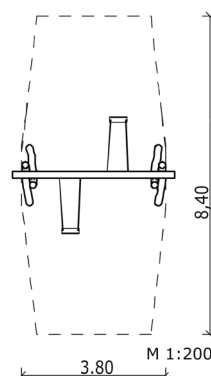

#### 4.2.2.10 Swing 2 seats, h = 2.6 m

**Measures:**

Width: 3.8 m

Height: 2.6 m

2 Swing seats (standard)

with galvanized chains

4 single joints (stainless steel)

Colour: robinia bright

4 – Swings, Carousels, Runways

6 – 12 years

2 children

1.6 m

from 5

30.0 m<sup>2</sup>

~ 340 kg; biggest ~ 100 kg

2 installers at 6 h; + equipment

4

~ 0.5 m<sup>3</sup>

SIK-Holz quality inspection according to DIN EN 1176 at the factory by a qualified playground inspector.

master enterprise for wood sculpture  
© SIK-Holzgestaltungs GmbH

Last update: 11/2022