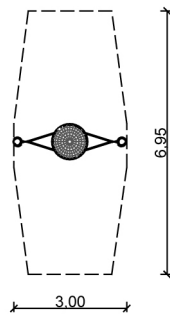

4.3.1.1.2 Mini swing with basket

Measures

Width (total): ~ 3.0 m

Height (total): ~ 2.0 m

1 Basket with net mat; $\varnothing = 0.95$ m

an rope suspension

2 cross joints with safety chain (stainless steel)

Colour: robinia bright

Ring: blue

alternative:

4.3.1.1.3 Mini swing with basket
(recycled rubber-steel mat,
Gum rubber tubing: black)

M 1:200

4 – Swings, Carousels, Runways

1 – 3 years

~ 2 children

1.2 m

from 5

18.0 m²

~ 240 kg; biggest ~ 70 kg

2 installers at 4 h; + equipment

2

~ 0.5 m³

SIK-Holz quality inspection according to DIN EN 1176 at the factory by a qualified playground inspector.

master enterprise for wood sculpture
© SIK-Holzgestaltungs GmbH