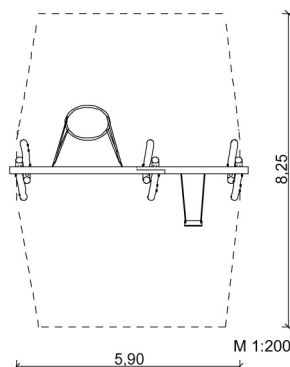

4.5.20.5.1.10.1 Swing combination 2-parts

Measures:

Width: 5.9 m

Height: 2.5 m

1 Swing seat (standard) with galvanized chains

2 singular joints (stainless steel)

1 Swing basket with net mat and rope suspension

order-no. 4.5.20.5.1.10

order-no. 4.5.20.5.1.10.1

Last update: 03/2023

4 - Swings, Carousels, Runways

3 - 12 years

~ 5 children

1.6 m

from 5

42.0 m²

~ 520 kg; biggest ~ 60 kg

2 installers at 8 h; + equipment

6

~ 0.8 m³

SIK-Holz® quality inspection according to DIN EN 1176 at the factory by a qualified playground inspector.

master enterprise for wood sculpture
© SIK-Holzgestaltungs GmbH