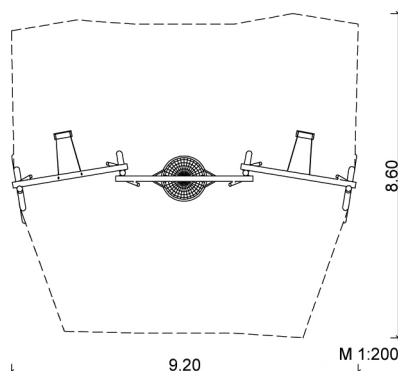

4.5.2.2.10 Swing combination 3-parts

Measures:

Widht: 9.2 m

Height: 2.4 / 2.5 / 2.6 m

2 Swing seats (standard)
with galvanized chains

4 Single joints (stainless steel)

1 Swing basket with recycled rubber-steel mat
Ø = 1.2 m

The photo shows a customized product.

Last update: 03/2023

4 – Swings, Carousels, Runways

1 – 12 years

~ 6 children

1.6 m

from 5

70.0 m²

~ 650 kg; biggest ~ 120 kg

2 installers at 12 h; + equipment

4

~ 1.2 m³

SIK-Holz quality inspection according to DIN EN 1176 at the factory by a qualified playground inspector.

master enterprise for wood sculpture
© SIK-Holzgestaltungs GmbH