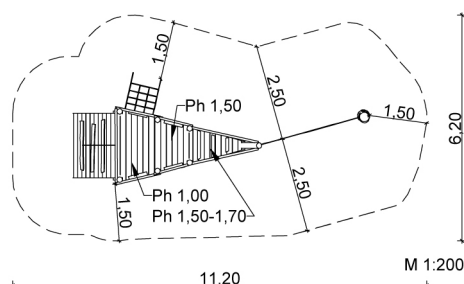

### Description:

- 1 Play tower; 2.0 / 1.5 x 1.0 m; Ph = 1.0 m
- 1 Vertical ladder; w = 1.0 m; h = 1.0 m
- 1 Slanted ramp with support rope  
w = 1.7 m; h = 1.0 m
- 1 Slanted net ascent; 0.75 x 1.25 m; MS 25/25 cm
- 1 Attachment play tower; 1.5 / 1.0 x 1.0 m; Ph = 1.5 m
- 2 Vertical ladder; w = 1.0 m; h = 1.5 m
- 1 Bow triangular; 1.0/1.5/1.5 m; Ph = 1.5 – 1.7 m
- 1 Side wall with 1 Porthole
- 1 Rope; l = 3.0 m
- 1 Climbing post; h = 3.0 m
- Colour: robinia bright
- Ropes+net: blue

### **i** Notice:

The standard colour of the ropes and the net is blue! The photo shows a customized product.

Last update: 04/2024

	5 – Multi units
	3 – 12 years
	~ 16 children
	1.7 m
	from 5
	55.0 m <sup>2</sup>
	~ 925 kg; biggest ~ 300 kg
	2 installers at 16 h; + equipment
	13
	~ 1.4 m <sup>3</sup>