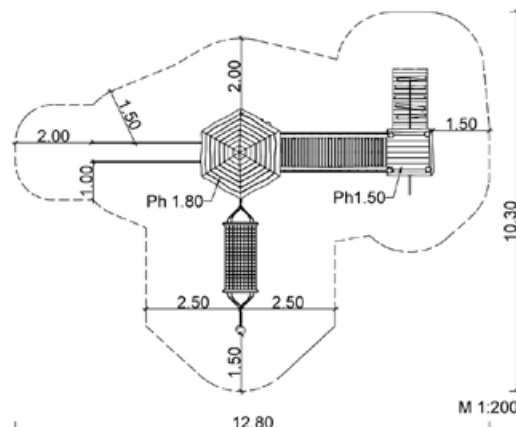

**Description:**

- 1 Play tower hexagonal with pitched roof
 $\varnothing \sim 2.0$ m; Ph = 1.8 m
- 2 Side walls above the platform
- 2 Side walls below the platform
- 2 Built-in benches
- 1 Baking table, simple; $\varnothing = 0.5$ m; h = 0.5 m
- 1 Attachment hammock; l = 3.7 m
- 1 Slide (stainless steel); w = 0.5 m; h = 1.8 m
 Side trim on both sides of the slide
- 1 Climbing wall; w = 1.0 m; h = 1.8 m
- 1 Rope net bridge; l = 3.0 m; w = 0.8 m
- 1 Play tower; 1.2 x 1.25 m; Ph = 1.5 m
- 1 Ramp with support rope; w = 0.9 m; h = 1.5 m
- 1 Rope ladder; w = 0.45 m; h = 1.5 m
- 1 Fireman's pole (stainless steel); h = 2.2 m

Colour: robinia bright

Ropes and net: blue

Last update: 04/2026

☰ Multi units

👤 3 - 12 years

👥 ~ 16 children

📏 1.8 m

🌊 from 5

📐 74.0 m²

📦 ~ 1800 kg; biggest ~ 950 kg

🕒 2 installers at 16 h; + equipment

📏 16

📦 ~ 1.3 m³

🏆 SIK-Holz®-quality inspection
 according to DIN EN 1176 at the factory
 by a qualified playground inspector.

 **SIK-Holz**[®]
 Spielen – Individuell – Kreativ