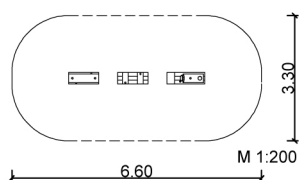

**Description:**

1 Locomotive

~ 1.0 x 0.3 x 0.6 m

1 Tank Wagon

~ 1.0 x 0.3 x 0.45 m

1 Dining Wagon

~ 0.8 x 0.3 x 0.25 m

6 Ground anchors

 6

 0.3 m³

SIK-Holz quality inspection according to DIN EN 1176 at the factory by a qualified playground inspector.

SIK-Holz[®]
Spielen – Individuell – Kreativ

master enterprise for wood sculpture
© SIK-Holzgestaltungs GmbH