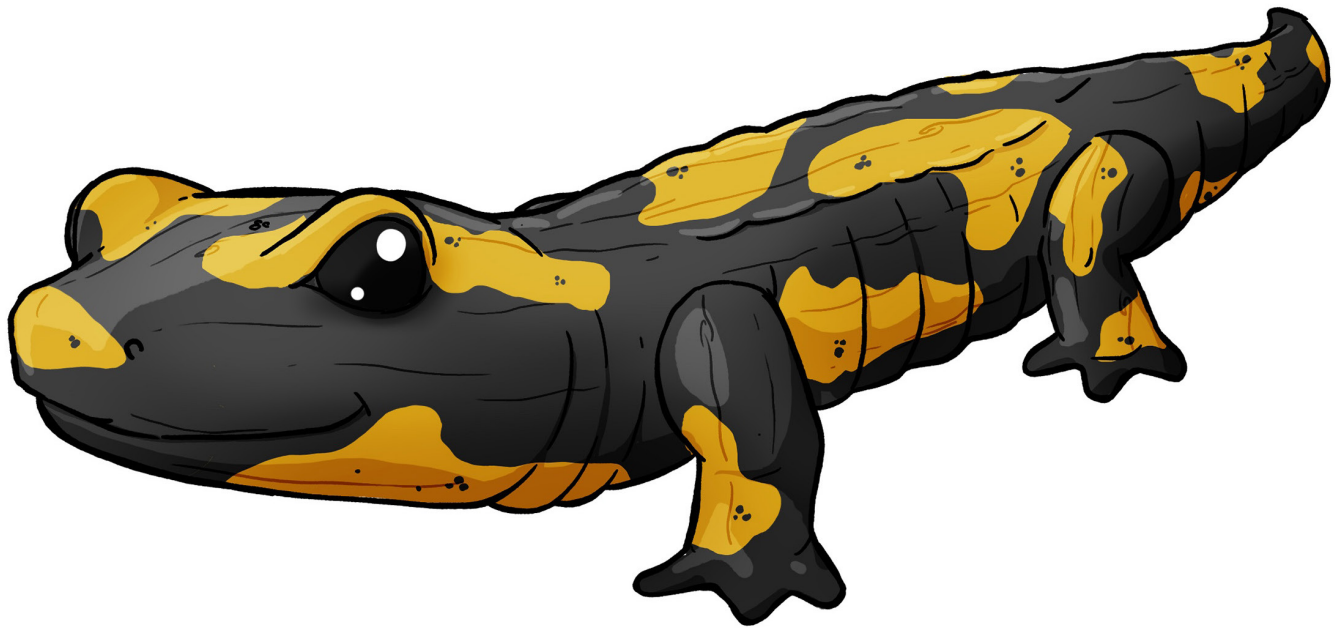

7.1 Play sculpture «Salamander»

Measures:

Length: ~ 3.0 m
 Width: ~ 0.95 m
 Height: ~ 0.4 m
 2 Ground anchors
 coloured design

 7 – Play sculptures and sensory games

 all age groups

 ~ 4 children

 0.4 m

 from 3

 27.0 m²

 ~ 180 kg

 2 installers at 1.5 h; + equipment

 2 ground anchors

 ~ 0.1 m³

SIK-Holz quality inspection according to DIN EN 1176 at the factory by a qualified playground inspector.

master enterprise for wood sculpture
 © SIK-Holzgestaltungs GmbH