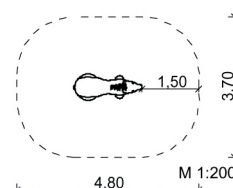

7.53.2 Play sculpture «Horse» standing

*Measures:*

Length: ~ 1.8 m

Width: ~ 0.7 m

Height (total): ~ 1.4 m

Height (seat): ~ 0.9 m

2 Ground anchors

Coloured design

 7 – Play sculptures and sensory games

 all age groups

 ~ 2 children

 0.9 m

 from 3

 16.0 m<sup>2</sup>

 ~ 150 kg

 2 installers at 1.5 h; + equipment

 -

 2 ground anchors

SIK-Holz quality inspection according to DIN EN 1176 at the factory by a qualified playground inspector.

 **SIK-Holz**<sup>®</sup>  
Spielen – Individuell – Kreativ

master enterprise for wood sculpture  
© SIK-Holzgestaltungs GmbH