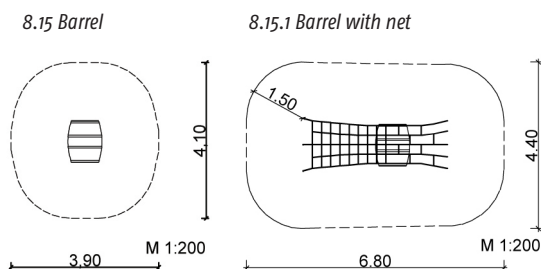

8.15 Barrel

Measures:

Diameter: ~ 0.9 m
 Length: ~ 1.1 m
 2 Ground anchors
 Colour: robinia dark

8.15 Barrel with net

Measures:

Barrel: Ø ~ 0.9 m; l ~ 1.1 m
 Net: 4.0 x 1.25 m
 2 Ground anchors
 Colour: robinia dark
 Netz: blue

i Notice:

The standard colour of the net is blue!
 The photo shows a customized product.

Last update: 10/2021

	8 – Sand and water play
	0 – 6 years
	~ 2 / 4 children
	0.9 m
	from 3
	13.5 / 24.0 m ²
	~ 70 / 130 kg; biggest ~ 550 kg
	2 installers at 1 / 4 h
	- / 4
	2 GA / ~ 0.35 m ³ + 2 GA