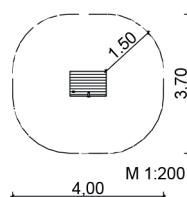

Last update: 10/2025

Park furniture

all

-

0.45 m

from 1

12.6 m²

~ 70 kg; biggest ~ 50 kg

2 installers at 1.5 h

2

~ 0.1 m³

SIK-Holz®-quality inspection according to DIN EN 1176 at the factory by a qualified playground inspector.

SIK-Holz®
Spielen – Individuell – Kreativ

master enterprise for wood sculpture
© SIK-Holzgestaltungs GmbH