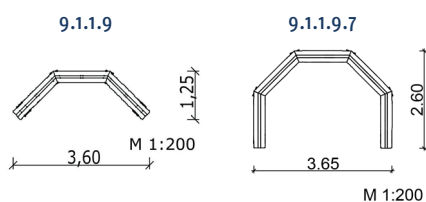

**Measures / Description:****9.1.1.9 Bench «Sickel» 3-parts for children**

3 Benches «Forest» for children, without backrests

l = 1.5 m; w ~ 0.3 m; h ~ 0.3 m

connected, 135° angle

9.1.1.9.7 Bench «Sickel» 5-parts for children

5 Benches «Forest» for children, without backrests

l = 1.5 m; w ~ 0.3 m; h ~ 0.3 m

connected, 135° angle

Colour: robinia bright

Park furniture

1 – 6 years

~ 9 / 15 children

-

from 1

-

~ 104 / 165 kg; biggest ~ 40 kg

2 installers at 2 h

2

 ~ 0.15 m³

SIK-Holz®-quality inspection according to DIN EN 1176 at the factory by a qualified playground inspector.

SIK-Holz®
Spielen – Individuell – Kreativ