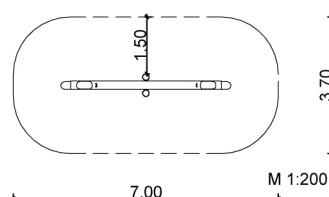

Last update: 05/2024