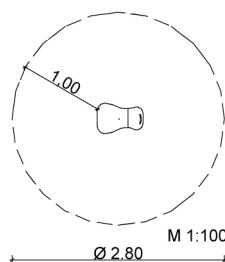

Motif selection On the following page!

Measures:

Length: ~ 0.6 – 0.8 m

Width: ~ 0.2 m – 0.4 m

Height: ~ 0.4 m

1 Ground anchor with rocking console

Colour: robinia bright

Rocking equipment

1 – 3 years

~ 1 children

< 0.6 m

from 3

6.15 m²

~ 50 kg

1 installers at 3 h

1

0.1 m³

SIK-Holz®-quality inspection according to DIN EN 1176 at the factory by a qualified playground inspector.

Last update: 12/2025

master enterprise for wood sculpture
© SIK-Holzgestaltungs GmbH

1.110.1 «Ladybird»