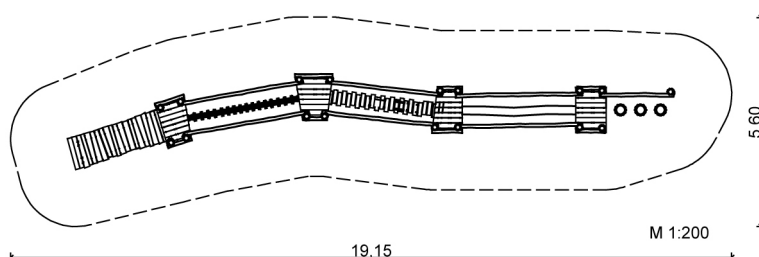

**Description:**

- 1 Waving jetty; l ~ 2.5 m
- 1 Play tower; 1.2 x 0.8/0.65 m; Ph = 0.4 m
- 1 Balancing jetty; l = 3.0 m
- 1 Play tower; 1.2 x 1.0/0.65 m; Ph = 0.55 m
- 1 Wobbly jetty; l = 3.0 m
- 1 Play tower; 1.2 x 0.8/0.65 m; Ph = 0.55 m
- 1 Balancing beams; l = 3.4 m
- 1 Play tower; 1.2 x 0.8 m; Ph = 0.4 m
- 3 Bollards; h = 0.1 - 0.3 m
- Colour: robinia bright
- Ropes: green

**i Notice:**

The standard colour of the posts is robinia bright!  
The photo shows a customized product.

Last update: 01/2023

	2 – Agility equipment
	from 3 years
	~ 12 persons
	0.55 m
	from 1
	110.0 m <sup>2</sup>
	~ 1300 kg; biggest ~ 200 kg
	2 installers at 20 h; + equipment
	22
	~ 1.80 m <sup>3</sup>