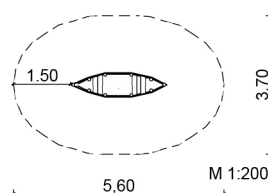

1.60.9 Canoe

Measures:

Length: ~ 2.5 m

Width: ~ 0.65 m

Height (total): ~ 0.8 m

Height (platform): ~ 0.4 m

3 Springs (blue)

3 Ground anchors

Colour: robinia bright

1 – Rocking equipment

3 – 12 years

~ 3 children

0.65 m

from 3

16.4 m²

~ 300 kg; biggest ~ 255 kg

2 installers at 3 h; + equipment

3

0.35 m³

SIK-Holz quality inspection according to DIN EN 1176 at the factory by a qualified playground inspector.

master enterprise for wood sculpture
© SIK-Holzgestaltungs GmbH