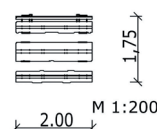

9.1.1.1 Bench «Forest»«, without backrest

Measures:

Length: 2.0 m
 Width: ~ 0.3 m
 Height: ~ 0.3 m
 2 Ground anchor
 Colour: robinia bright

i Notice:

The standard colour of the furniture is robinia bright! The photo shows a customized product.

9.1.1.2 Bench «Forest», with backrest

Measures:

Length: 2.0 m
 Width (seat): ~ 0.25 m
 Width (total): ~ 0.4 m
 Height (seat): ~ 0.3 m
 Height (total): ~ 0.6 m
 2 Ground anchor
 Colour: robinia bright

9.1.1.3 Table «Forest»

Measures:

Length: 2.0 m
 Width: ~ 0.5 m
 Height: ~ 0.55 m
 2 Ground anchor
 Colour: robinia bright

Last update: 07/2020

	9 – Park furniture
	1 – 6 years
	~ 8 children
	-
	from 1
	-
	~ 50 / 80 / 100 kg
	each 2 installers at 1.5 h; + equipment
	-
	each 2 ground anchors