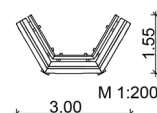

Last update: 03/2024