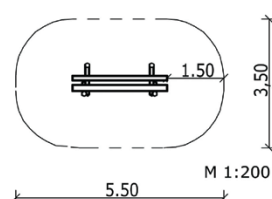

9.1.2.1 Sprawling Bench single

Measures:

Length: 2.5 m

Width: ~ 0.5 m

Height (total): ~ 0.85 m

Height (seat beam): ~ 0.45 m

Colour: robinia bright

 9 – Park furniture

 from 6 years

 ~ 4 persons

 0.85 m

 from 3

 17.2 m³

 ~ 90 kg

 2 installers at 2 h; + equipment

 2

 ~ 0.2 m³

SIK-Holz quality inspection according to DIN EN 1176 at the factory by a qualified playground inspector.

 **SIK-Holz**[®]
Spielen – Individuell – Kreativ

master enterprise for wood sculpture
© SIK-Holzgestaltungs GmbH