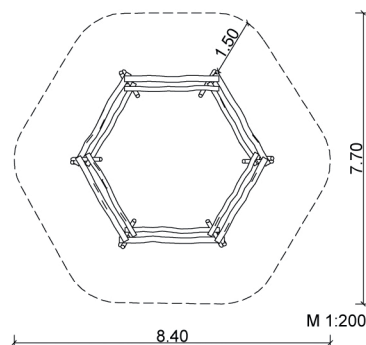

Last update: 07/2020