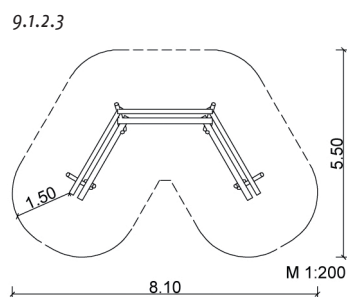

### 9.1.2.3 Sprawling bench semicircular

**Description:**

3 Sprawling benches; l = 2.5 m  
connected in 120° angle  
Colour: robinia bright

alternative: 9.1.2.2.3 Sprawling bench  
circular – open

	9 – Park furniture
	from 6 years
	~ 10 persons
	0.9 m
	from 3
	33.0 m <sup>3</sup>
	~ 230 kg; biggest ~ 90 kg
	2 installers at 4 h; + equipment
	4
	~ 0.4 m <sup>3</sup>