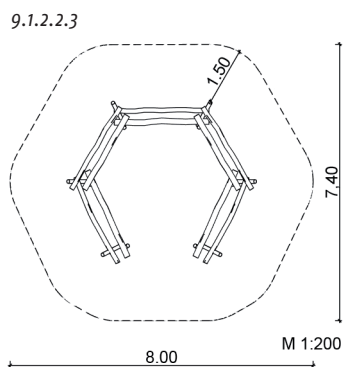

### 9.1.2.3 Sprawling bench semicircular

**Description:**

3 Sprawling benches; l = 2.5 m  
connected in 120° angle  
Colour: robinia bright

alternative: 9.1.2.2.3 Sprawling bench  
circular – open

	9 – Park furniture
	from 6 years
	~ 10 persons
	0.9 m
	from 3
	33.0 m <sup>3</sup>
	~ 230 kg; biggest ~ 90 kg
	2 installers at 4 h; + equipment
	4
	~ 0.4 m <sup>3</sup>