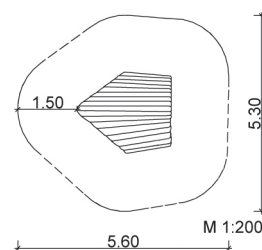

3.3 Fairy tale shop

Measures:

Base: ~ 1.5 x 2.2 m (oblique-angled)

Roof: ~ 2.3 x 2.5 m

(oblique-angled gable roof)

Height (total): ~ 1.7 m

Built-in shelves

1 Built-in bench

l ~ 1.1 m; w ~ 0.3 m; h ~ 0.35 m

2 Windows with shutters (fixed)

Colour: robinia bright

	3 – Playhouses
	1 – 6 years
	~ 6 children
	-
	ab 1
	22.0 m ²
	~ 500 kg
	2 installers at 5 h; + equipment
	7
	~ 0.4 m ³