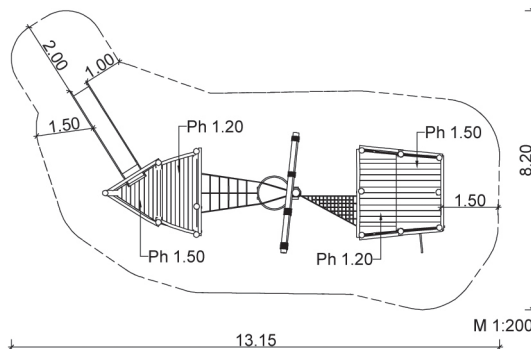

5.37.11.4 Play ship «Magellan»

Description:

- 1 Bow; ~ 1.45/1.45/1.5 m; Ph = 1.5 m
 - 1 Slide; w = 0.5 m; Ph = 1.5 m
 - 1 Bow (attachmend); ~ 1.5/2.3 x 1.1 m; Ph = 1.2 m
 - 1 Vertical ladder
 - 1 Horizontal net; 1.0/0.5 x 1.6 m
 - 1 Mast with yardarm and reefed sail; h ~ 5.5 m
 - 1 Mast basket; Ø ~ 0.9 m; h = 1.0 m; Ph = 1.6 m
 - 2 Ropes fixed at mast basket; l = 1.65 m
 - 1 Horizontal net; 1.7/1.5/0.8 m; MS 10/10 cm
 - 1 Vertical ladder
 - 1 Stern (attachmend); ~ 2.0/2.3 x 1.1 m; Ph = 1.2 m
 - 1 Stern; ~ 1.85/2.0 x 1.2 m; Ph = 1.5 m
 - 1 Fireman's pole; h = 2.2 m
 - 1 Climbing wall with attached climbing grips
 - 1 Vertical ladder
- Colour: robinia bright
Ropes and nets: blue

i Notice:

The standard colour of the wood is robinia bright, ropes and nets are blue!
The photo shows a customized product.

Last update: 10/2020

	5 – Multi units
	3 – 6 years
	~ 20 children
	2.6 m
	from 5
	65,5 m ²
	~ 1700 kg; biggest ~ 700 kg
	2 installers at 18 h; + equipment
	17
	~ 2.2 m ³