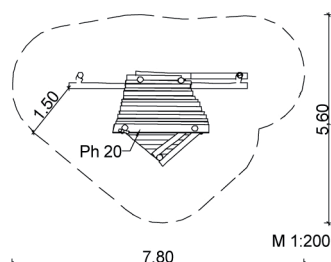

9.5.14.1 Chill corner

Description:

1 Play tower, pentagonal with mon pitched roof

Ø ca. 2.0 - 2.5 m; Ph = 0.2 m

2 Posts; h = 2.0 m

2 Sitting beam with backrest; l ~ 1.5 m

1 Sitting beam with backrest; l ~ 2.0 m

1 Sitting beam; l ~ 2.0 m

Colour: robinia bright

optional: skulptures

i Notice:

The standard colour of the wood is robinia bright!

The photo shows a customized product.

Last update: 10/2020

9 – Park furniture

from 6 years

~ 10 children

0.95 m

from 3

30.5 m²

~ 680 kg; biggest ~ 500 kg

2 installers at 7 h; + equipment

7

~ 0.6 m³

SIK-Holz quality inspection according to DIN EN 1176 at the factory by a qualified playground inspector.

master enterprise for wood sculpture
© SIK-Holzgestaltungs GmbH