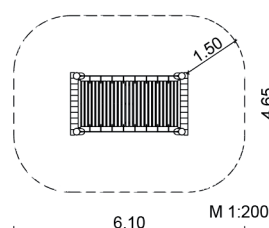

### 9.8.3 Arch bridge

**Measures:**

Length (total): ~ 3.1 m  
 Width (total): ~ 1.65 m  
 2 End sections; w = 1.65 m; Ph = 0.2 m  
 1 Bridge with chain as rail  
 l = 2.6 m; w = 1.2 m; h = 0.4 - 0.7 m  
 Colour: robinia bright  
 Ropes: blue

**i Notice:**

The standard colour of the ropes is blue!  
 The photo shows a customized product.

Last update: 11/2020

	9 – Park furniture
	all age groups
	~ 3 persons
	0.59 m
	from 1
	26.5 m <sup>2</sup>
	~ 290 kg; biggest ~ 240 kg
	2 installers at 8 h; + equipment
	4
	~ 1.2 m <sup>3</sup>