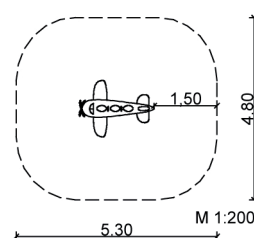

Last update: 12/2020