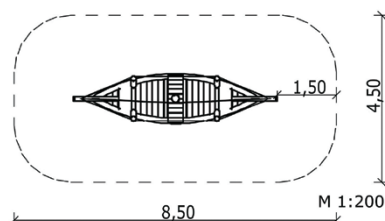

Foundation not required:

topsoil, turf

Last update: 12/2020

1 – Rocking equipment

3 – 12 years

~ 6 children

0.5 m

from 3

38.0 m²

~ 400 kg; biggest ~ 320 kg

2 installers at 4 h; + equipment

if nec. 4

4 GA; if nec. 0.3 m³ (dep. on soil type)

SIK-Holz quality inspection according to DIN EN 1176 at the factory by a qualified playground inspector.

SIK-Holz®
Spielen – Individuell – Kreativ

master enterprise for wood sculpture
© SIK-Holzgestaltungs GmbH