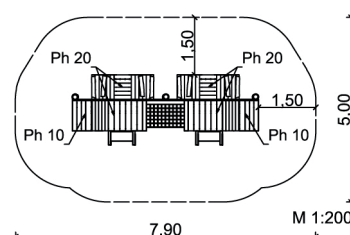

Description:

2 Platforms; ~ 0.8 x 0.4 m; Ph = 0.1 m
 2 Platforms; ~ 0.8 x 1.5 m; Ph = 0.2 m
 partly solid wooden bridge
 1 Net; 1.0 x 0.6 m; MS 10/10 cm
 2 Steps; w = 0.7 m; h = 0.1 m
 2 Platforms; ~ 0.65 x 0.45 m; Ph = 0.2 m
 4 Ramp; w = 0.65 m; Ph = 0.2 m
 1 Play wall «Cheese»; l = 4.9 m; h ~ 1.5 m
 partly hols closed with acrylglas
 Colour: yellow / robinia bright
 Net: yellow

☰ 2 – Agility equipment

👤 1 – 3 years

👥 ~ 8 children

📏 0.2 m

🌊 from 3

🌐 35.0 m²

📦 ~ 555 kg; biggest ~ 80 kg

🕒 2 installers at 8 h

📐 7

📦 ~ 0.4 m³

SIK-Holz quality inspection according to DIN EN 1176 at the factory by a qualified playground inspector.

master enterprise for wood sculpture
 © SIK-Holzgestaltungs GmbH

Last update: 01/2021