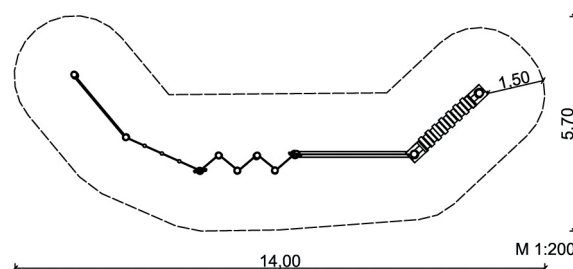

possible design variant:

- 2.15.152.1 Balancing course «Kita-Flexi 3 - Daisy»
- (3 flowers, 2 butterflies)

☰ 2 - Agility equipment

👤 3 - 12 years

👥 ~ 10 children

📏 0.8 m

🌊 from 3

🌐 50.0 m²

📦 ~ 752 kg; biggest ~ 80 kg

🕒 2 installers at 14 h

🏠 10

📦 ~ 1.4 m³

SIK-Holz quality inspection according to DIN EN 1176 at the factory by a qualified playground inspector.

master enterprise for wood sculpture
© SIK-Holzgestaltungs GmbH