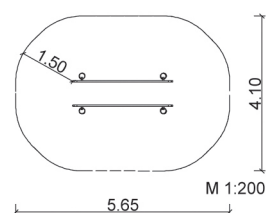

2.22.4.1 Parallel bars

Measures:

Length: ~ 2.65 m

Width (bars): 0.6 m

Height (bars): 0.9 m

Bars out stainless steel

Colour: robinia bright

 2 – Agility equipment

 from 6 years

 ~ 2 persons

 0.9 m

 from 3

 25.5 m²

 ~ 140 kg; biggest ~ 30 kg

 2 installers at 4 h

 4

 ~ 0.35 m³

SIK-Holz quality inspection according to DIN EN 1176 at the factory by a qualified playground inspector.

master enterprise for wood sculpture
© SIK-Holzgestaltungs GmbH

Last update: 01/2021