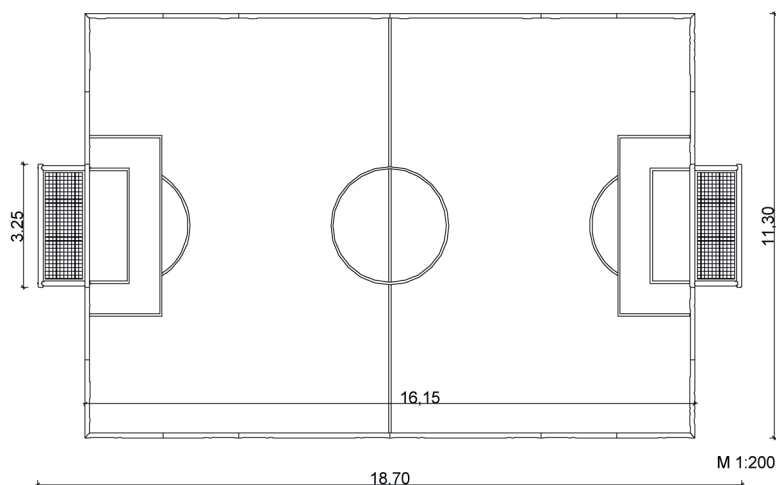

2.50.6.1 Multi games area 1

Description:

Pitch: ~ 16.0 x 11.0 m

2 Goals (2.50.1.1.1.1)

4 Barriers for goal connection (2.50.1.2.6 / 7)

20 Extension elements for barriers

single (2.50.1.2.1.1 / 2)

Colour: robinia bright

☰ 2 – Agility equipment

👤 from 6 years

👥 ~ 12 children

📏 -

🌊 from 3

🌐 -

📊 ~ 2000 kg; biggest ~ 90 kg

🕒 2 installers at 24 h; + equipment

📦 30

📏 ~ 1.6 m³

Last update: 01/2021

SIK-Holz quality inspection according to DIN EN 1176 at the factory by a qualified playground inspector.

master enterprise for wood sculpture
© SIK-Holzgestaltungs GmbH