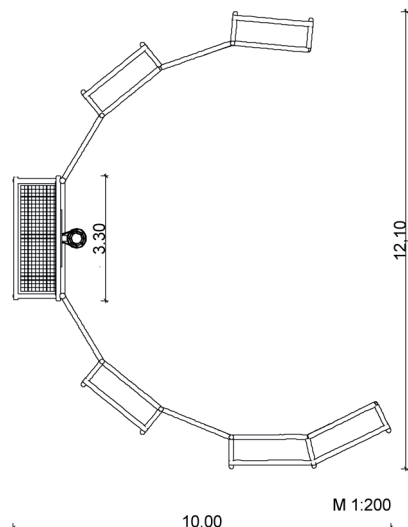

2.50.6.3 Multi games area 3

Description:

Pitch: $\varnothing \sim 10.0$ m

1 Goal with basketball hoop (2.50.1.1.2)

2 Barriers for goal connection (2.50.1.2.6 / 7)

5 Extension elements for barriers
with sprawling bench (2.50.1.2.4 / 5)

2 Extension elements for barriers
single (2.50.1.2)

Colour: robinia bright

i Notice:

The standard colour of the wood is robinia bright!

The photo shows a customized product.

Last update: 01/2021

	2 – Agility equipment
	from 6 years
	~ 6 children
	-
	from 1
	78.5 m ²
	~ 1200 kg; biggest ~ 90 kg
	2 installers at 18 h; + equipment
	22
	~ 1.2 m ³