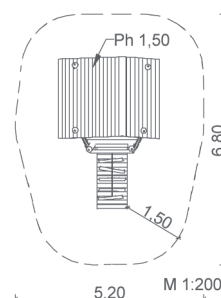

3.1.13.18 Playhouse on stilts «Coloured pencil»

Description:

1 Playhouse on stilts
 Base: ~ 2.0 x 1.8 m
 Roof: ~ 2.65 x 2.1 m
 (gable roof, designed as a book)
 Height (total): ~ 4.15 m
 Height (platform): 1.5 m
 Coloured pencils are slightly angled and extended beyond the roof
 1 Side wall, closed
 1 Window with cross
 2 Side walls; l ~ 1.5 m; h ~ 1.2 m
 2 Side walls; l ~ 0.6 m; h ~ 0.8 m
 3 Built-in benches
 l ~ 1.5 m; w ~ 25 cm; h = 0.35 m
 1 Ramp with support rope; w = 0.8 m; h = 1.5 m
 Coloured designed
 Rope: blue

	3 – Playhouses
	6 – 12 years
	~ 9 children
	1.5 m
	from 5
	28.1 m ²
	~ 800 kg; biggest ~ 700 kg
	2 installers at 7 h; + equipment
	8
	~ 0.5 m ³

Last update: 01/2021

SIK-Holz quality inspection according to DIN EN 1176 at the factory by a qualified playground inspector.