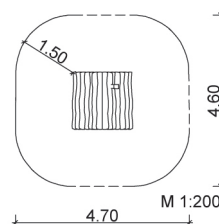

Last update: 01/2021