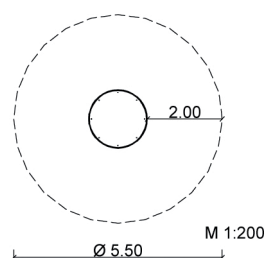

4.8.48 Rotating seating platform

Measures:

Diameter: 1.5 m

Height: 0.45 m

2 Support rings of stainless steel

1 Carousel mechanism, galvanized
with ground anchor

Panels from robinia boards

Colour: robinia bright

 4 – Swings, Carousels, Runways

 6 – 12 years

 4 children

 0.45 m

 from 4

 24.0 m²

 ~ 200 kg; biggest ~ 150 kg

 2 installers at 4 h; + equipment

 1

 ~ 0.2 m³

SIK-Holz quality inspection according to
DIN EN 1176 at the factory by a qualified
playground inspector.

master enterprise for wood sculpture
© SIK-Holzgestaltungs GmbH

Last update: 01/2021