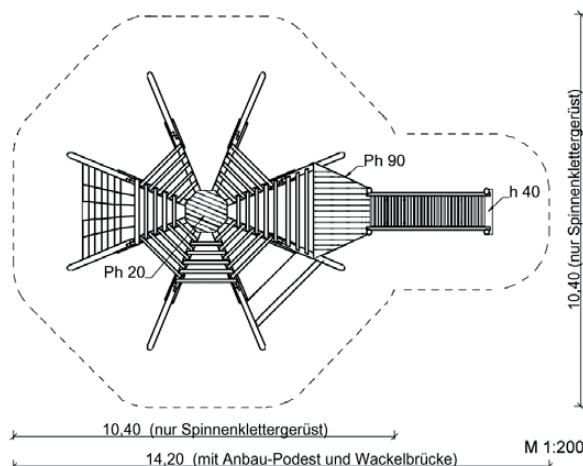

5.28 Climbing unit «Spider»

Description:

8-cornered construction of wood
 $\varnothing \sim 8.0$ m; h ~ 1.8 m; inside platform
 $\varnothing \sim 1.2$ m; h = 0.2 m
 distance of steps (interior) ~ 30 cm
 Colour: robinia bright

Various attachment possibilities:

- 5.28.01 Climbing net; trapezoid; (blue)
 $\sim 2.7/1.5 \times 1.8$; MS 25/25 cm
- 5.28.02 Balancing rope with
 support rope (blue); l ~ 2.5 m
- 5.28.03 Attachment platform; trapezoid
 $\sim 1.5 \times 2.5/1.0$ m; Ph = 0.9 m
- 5.28.05 Wobbly bridge with end post
 l = 3.0 m; w = 0.8 m

i Notice:

The standard colour of the rope and the net is blue!
 The photo shows a customized product.

Last update: 01/2021

	5 – Multi units
	6 – 12 years
	$\sim 21 / \underline{30}$ children
	1.8 m
	from 5
	87.0 / <u>103.0</u> m ²
	$\sim 800 / \underline{1157}$ kg, biggest $\sim 70 / \underline{150}$ kg
	2 installers at 10 / <u>14</u> h; + equipment
	8 / <u>12</u>
	$\sim 0.3 / \underline{0.65}$ m ³