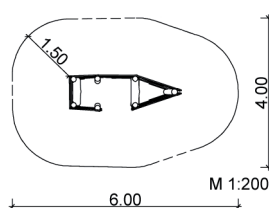

*Measures:*

Length: ~ 3.0 m

Width: ~ 1.0 m

Side wall as railing; h ~ 0.75 m

1 Entrance opening

2 Built-in baking or seating surfaces

~ 0.75 x 0.25 m; h = 0.3 m

Colour: robinia bright.

 8 – Sand and water play

 1 – 6 years

 ~ 5 children

 0.75 m

 from 3

 20.0 m<sup>2</sup>

 ~ 160 kg

 2 installers at 3 h; + equipment

 7

 ~ 0.15 m<sup>3</sup>

SIK-Holz quality inspection according to DIN EN 1176 at the factory by a qualified playground inspector.

master enterprise for wood sculpture  
© SIK-Holzgestaltungs GmbH

Last update: 01/2021