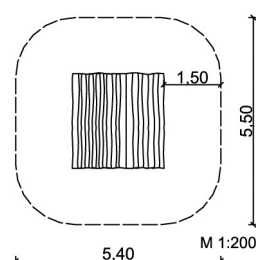

### 3.10 Farm shop

**Measures:**

Base: 2.0 x 2.0 m

Roof: 2.4 x 2.5 m (gable roof)

Height (total): 1.7 m

1 Built-in bench

l = 2.0 m; w ~ 0.3 m; h = 0.25 m

1 Built-in bench

l = 1.0 m; w ~ 0.3 m; h = 0.25 m

1 Counter

l = 2.0 m; w ~ 0.35 m; h = 0.4 m

1 Shelf, 2-parts

l ~ 0.9 m; w ~ 0.12 m; h = 0.4/0.7 m

1 Window opening

Colour: robinia bright

3 – Playhouses

~ 0.35 m<sup>3</sup>

Last update: 02/2021

SIK-Holz quality inspection according to DIN EN 1176 at the factory by a qualified playground inspector.

master enterprise for wood sculpture  
© SIK-Holzgestaltungs GmbH