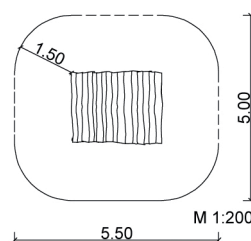

3.24.1 Shop

Measures:

Base: ~ 2.1 x 1.6 m
 Base (roof): ~ 2.5 x 1.95 m
 Height (total): ~ 1.55 - 2.1 m
 2 Shop counters; l ~ 0.8 m / 1.4 m
 1 Shelf 3-pieces; l ~ 0.8 m
 1 Bench; l ~ 1.4 m
 Colour: robinia bright

i Notice:

The standard colour of the wood is robinia bright!
 The photo shows a customized product.

Last update: 02/2021

	3 - Playhouses
	3 - 6 years
	~ 4 children
	-
	from 3
	27.0 m ²
	~ 550 kg
	2 installers at 5 h; + equipment
	6
	~ 0.5 m ³