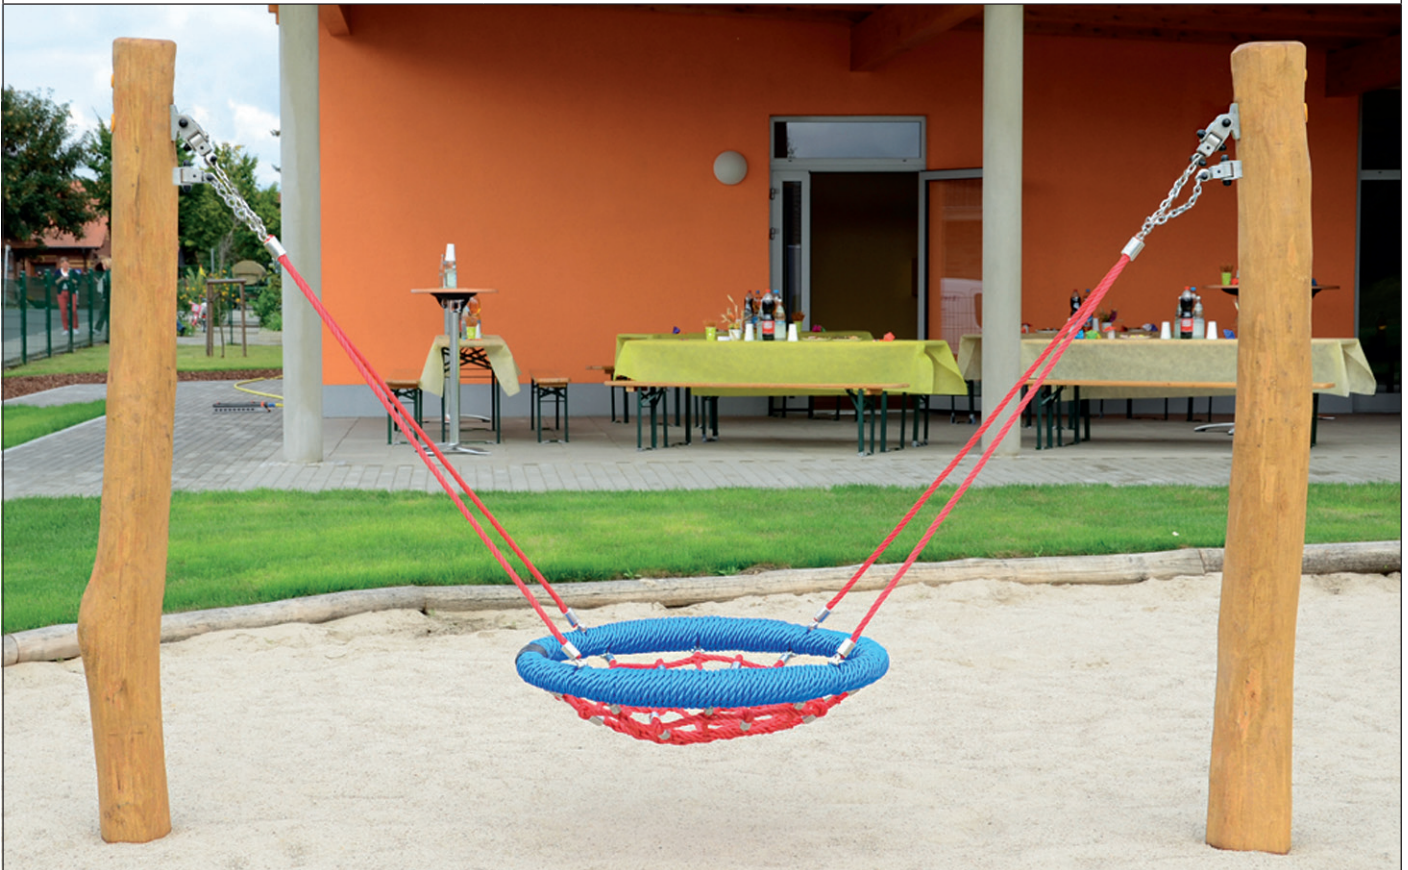

#### 4.3.1.1.2 Mini swing with basket

##### Measures

Width (total): ~ 3.0 m

Height (total): ~ 2.0 m

1 Basket with net mat;  $\varnothing = 0.95$  m

an rope suspension

2 cross joints with safety chain (stainless steel)

Colour: robinia bright

Ring: blue

##### **i** Notice:

The standard colour of the net and the ropes is black! The photo shows a customized product.

##### alternative:

4.3.1.1.3 Mini swing with basket  
(recycled rubber-steel mat)

M 1:200

4 – Swings, Carousels, Runways

1 – 3 years

~ 2 children

1.2 m

from 5