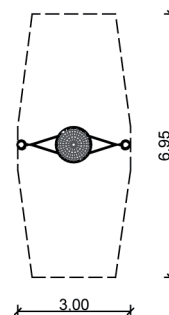

##### Measures

Width (total): ~ 3.0 m

Height (total): ~ 2.0 m

1 Basket with net mat;  $\varnothing = 0.95$  m

an rope suspension

2 cross joints with safety chain (stainless steel)

Colour: robinia bright

Ring: blue

##### alternative:

4.3.1.1.3 Mini swing with basket  
(recycled rubber-steel mat)

M 1:200

4 – Swings, Carousels, Runways

1 – 3 years

~ 2 children

1.2 m

from 5

18.0 m<sup>2</sup>

~ 240 kg; biggest ~ 70 kg

2 installers at 4 h

2

~ 0.5 m<sup>3</sup>

SIK-Holz quality inspection according to DIN EN 1176 at the factory by a qualified playground inspector.

master enterprise for wood sculpture  
© SIK-Holzgestaltungs GmbH